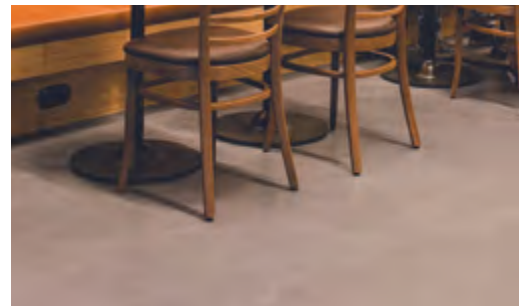

Kaffeegenuss mit Stil

Studenten an der Universität Twente haben seit einiger Zeit in ihrer Universität eine eigene Starbucks Kaffeebar. Diese beliebte und einzigartige Kaffeebar bat um ein passendes Interieur und gab uns die Ehre den Fußboden zu gestalten.

Geschmackvoll

Für eine Kaffeebar wie Starbucks ist es Bedingung, dass der Fußboden wasserdicht ist, einiges einstecken kann und dazu noch perfekt aussieht. Daher wurde ein Gussboden aus Beton-Ciré gewählt. Das Ergebnis? Eine stilvolle und gemütliche Basis für ein schönes Café. Das Café ist außerdem mit Holz und ruhigen, warmen Farben eingerichtet.

Beton-Ciré auch in Ihrem Unternehmen?

Möchten Sie auch gerne einen Boden, eine Wand oder ein anderes Objekt aus Beton-Ciré für das Interieur in Ihrem Unternehmen? Nehmen Sie doch einfach Kontakt mit uns auf, wir beraten Sie gerne.